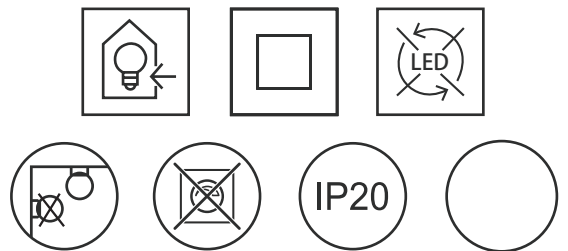

- A. ON
- B. OFF
- C. Night light
- D. Favorite light mode 1
- E. Favorite light mode 2
- F. Favorite light mode 3
- G. Favorite light mode 4
- H. Brightness adjustment

230V~50Hz 1 x LED max.15W