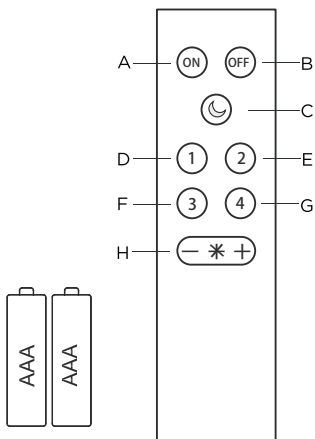

- A. ON
- B. OFF
- C. Night light
- D. Favorite light mode 1
- E. Favorite light mode 2
- F. Favorite light mode 3
- G. Favorite light mode 4
- H. Brightness adjustment

230V~50Hz 1 x LED max.15W