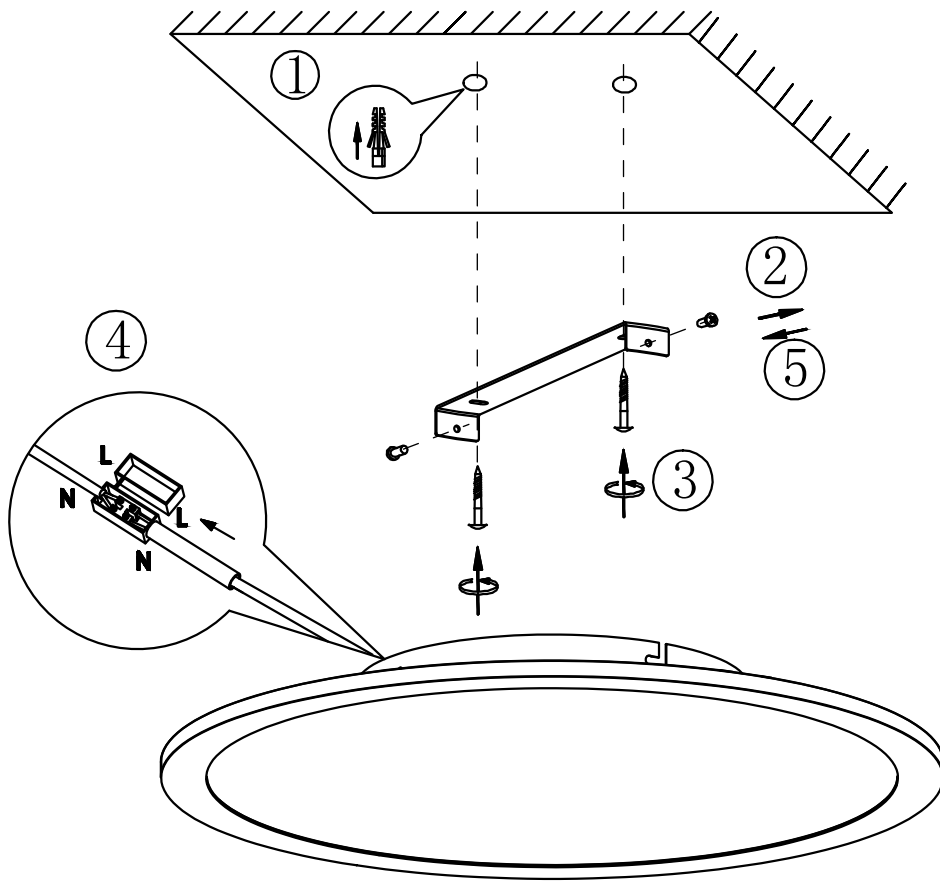

- A. ON
- B. OFF
- C. Night light
- D. Favorite light mode 1
- E. Favorite light mode 2
- F. Favorite light mode 3
- G. Favorite light mode 4
- H. Brightness adjustment

230V~50Hz 1 x LED max.15W