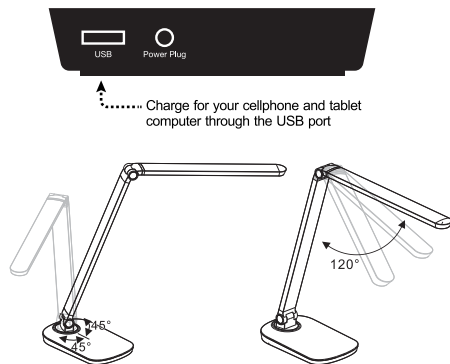

INSTRUCTION MANUAL

LED TABLE LAMP

CONTENT

GB	01-02
ES	03-04
PL	05-06
IT	07-08
DE	09-10
NL	11-12
FR	13-14
PT	15-16

The LED desk light is ideal as a friendly lighting solution for home.

CONTROL PANEL

BACK VIEW

TECHNICAL SPECIFICATIONS:

Color:Black
 Dimensions:51.5cm x 13.5 cm x 39.4 cm
 Materials:ABS
 Voltage:8W
 Lumen:430Lumen
 LED lifetime:50000 hours
 Color temperature: 2700-6500 K
 Colors:Warm white, cool white
 LED:42 energy saving SMD LEDs
 Function:2 preset brightness settings
 Dimmable
 Color adjustable
 Extra:Built-in USB charger
 Timer function