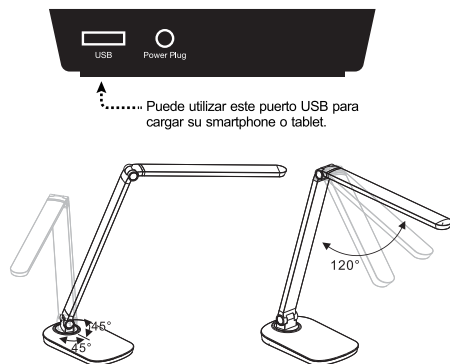

Back view

ESPECIFICACIONES TÉCNICAS:

Color: Negro
Dimensiones: 51.5cm x 13.5 cm x 39.4 cm
Material: ABS
Tensión: 8 W
Intensidad: 430 Lumen
Vida útil LED: 50000 horas
Temperatura del color: 2700-6500 K
Colores: Blanco cálido, blanco frío
LED: 42 SMD LEDs de ahorro de energía
Funciones: 2 ajustes de luminosidad predefinidos
Regulable
Color regulable
Extra: Cargador USB incorporado
Función temporizador

PRECAUCIONES A TENER EN CUENTA AL UTILIZAR LA LÁMPARA

- -No intente reparar, desmontar o modificar el producto bajo ninguna circunstancia.
- -No coloque la lámpara cerca de una fuente de calor ni expuesta a la luz solar directa.
- -Coloque la lámpara sobre una superficie plana y segura.
- -Utilice ÚNICAMENTE el adaptador CA suministrado.
- -No utilice el objeto si el cable de alimentación está desgastado o dañado.
- -No toque el aparato con las manos húmedas.
- -Mantenga la lámpara y sus accesorios limpios y secos.
- -Desenchufe el cable de alimentación cuando no vaya a utilizar la lámpara.
- -Sírvese únicamente de un trapo seco y suave para limpiar el producto; no utilice disolventes ni otros productos de limpieza.
- -Nunca sobrecargue el circuito eléctrico ya que podría provocar una descarga eléctrica o un incendio.