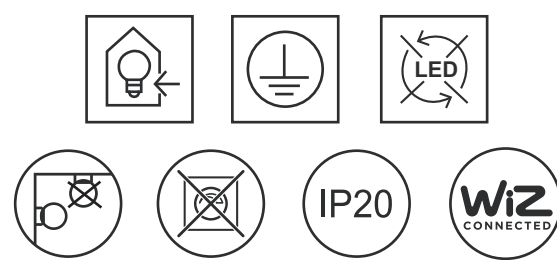

- A. ON
- B. OFF
- C. Night light
- D. Favorite light mode 1
- E. Favorite light mode 2
- F. Favorite light mode 3
- G. Favorite light mode 4
- H. Brightness adjustment

230V~50Hz 2 x LED max. 3,8W