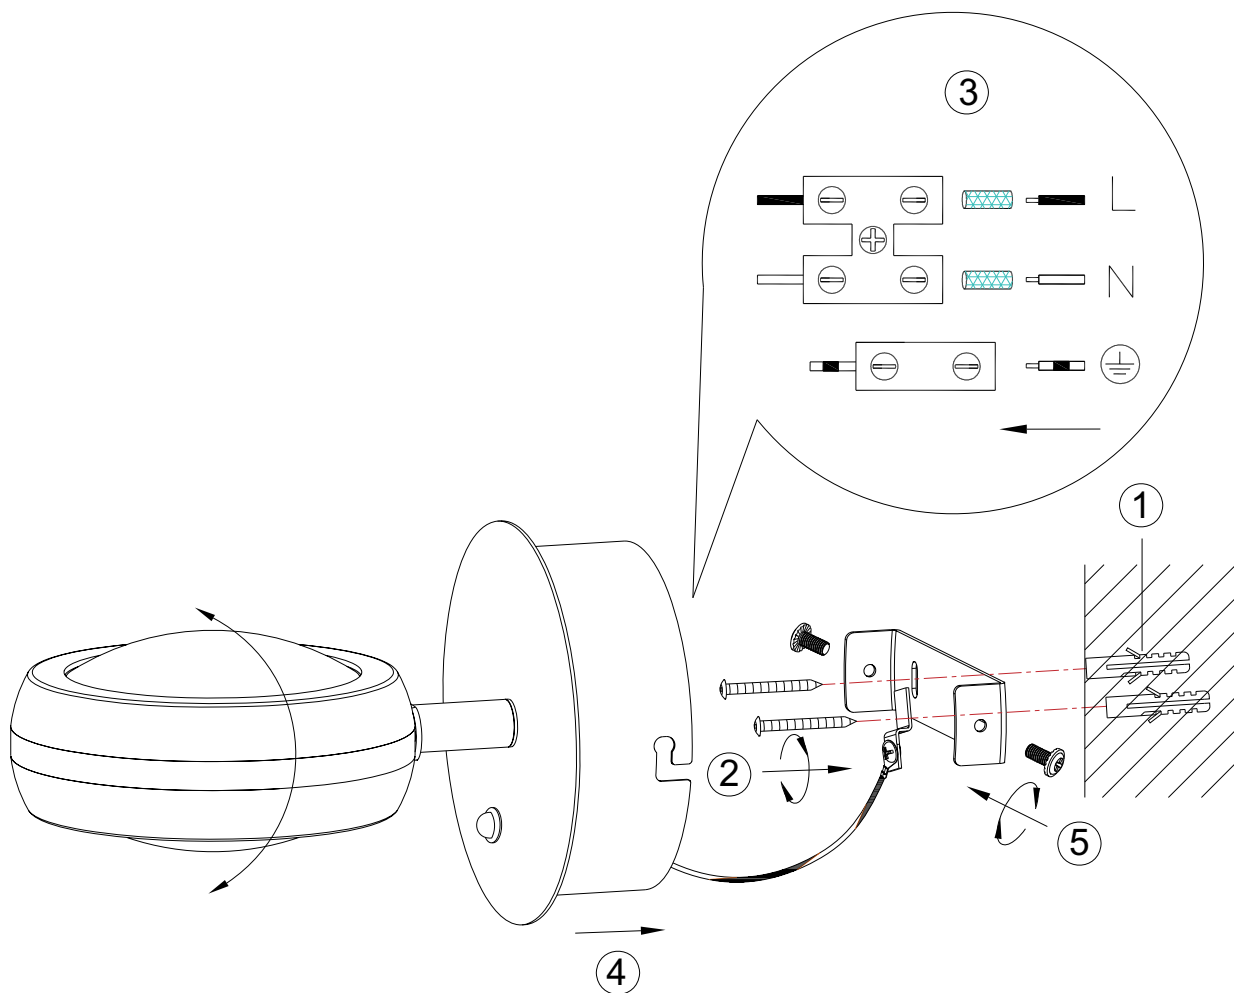

- A. ON
- B. OFF
- C. Night light
- D. Favorite light mode 1
- E. Favorite light mode 2
- F. Favorite light mode 3
- G. Favorite light mode 4
- H. Brightness adjustment

230V~50Hz 2 x LED max. 3,8W