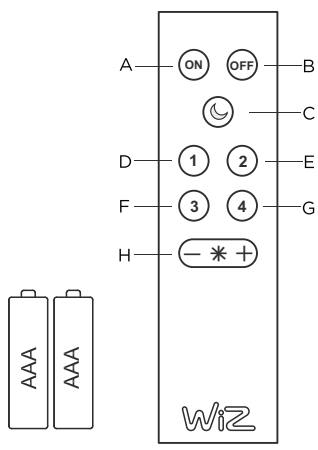

- A. ON
- B. OFF
- C. Night light
- D. Favorite light mode 1
- E. Favorite light mode 2
- F. Favorite light mode 3
- G. Favorite light mode 4
- H. Brightness adjustment

230V~50Hz 2 x LED max. 3,8W