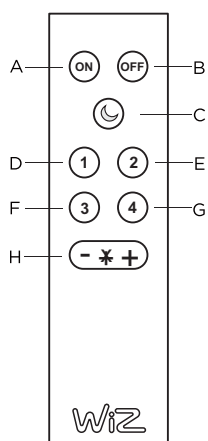

- A. ON
- B. OFF
- C. Night light
- D. Favorite light mode 1
- E. Favorite light mode 2
- F. Favorite light mode 3
- G. Favorite light mode 4
- H. Brightness adjustment

230V~50Hz 4xLED 3W