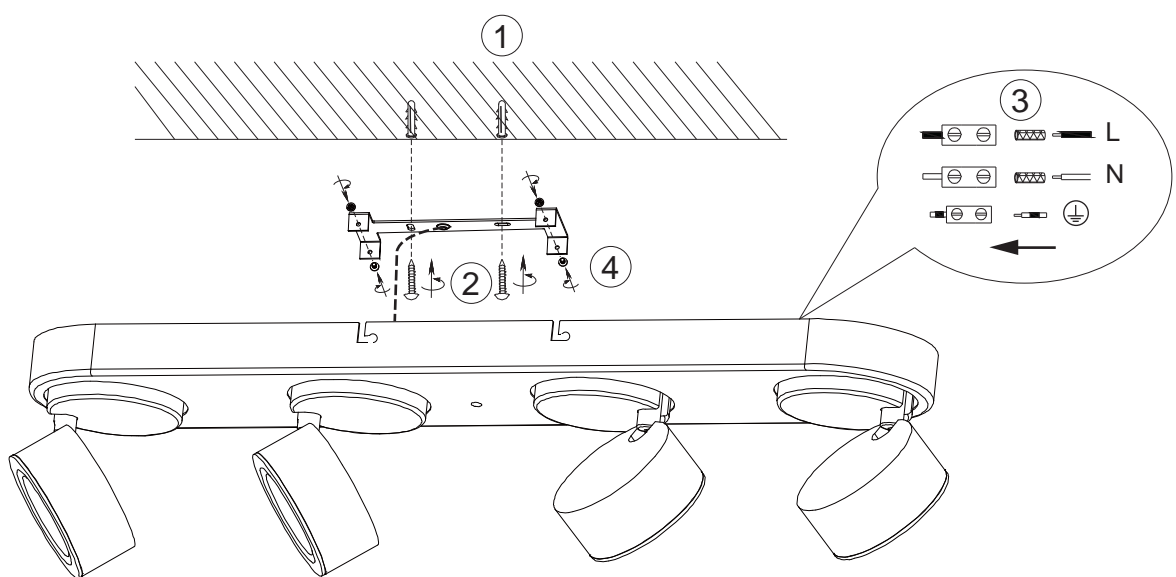

- A. ON
- B. OFF
- C. Night light
- D. Favorite light mode 1
- E. Favorite light mode 2
- F. Favorite light mode 3
- G. Favorite light mode 4
- H. Brightness adjustment

230V~50Hz 4xLED 3W