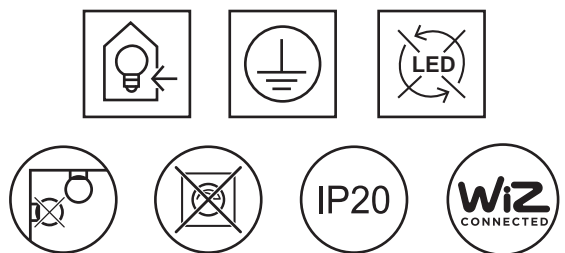

- A. ON
- B. OFF
- C. Night light
- D. Favorite light mode 1
- E. Favorite light mode 2
- F. Favorite light mode 3
- G. Favorite light mode 4
- H. Brightness adjustment

230V~50Hz 4xLED 3W