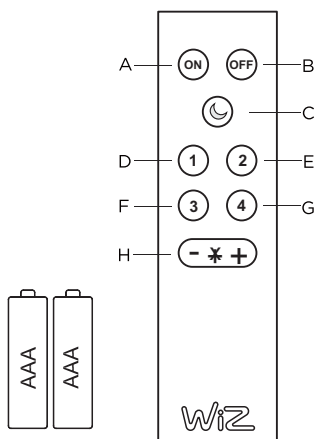

- A. ON
- B. OFF
- C. Night light
- D. Favorite light mode 1
- E. Favorite light mode 2
- F. Favorite light mode 3
- G. Favorite light mode 4
- H. Brightness adjustment

230V~50Hz 2xLED 3W